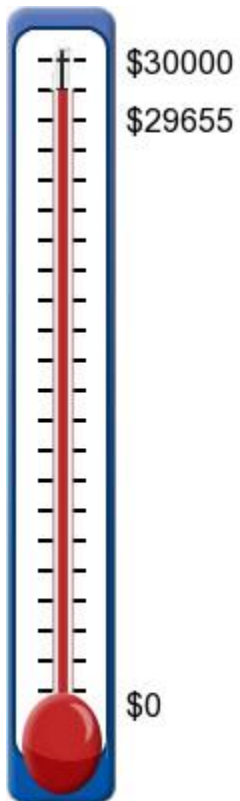

THE AMERICAN ASSOCIATION OF VETERINARY LABORATORY DIAGNOSTICIANS

2015-2016 FISCAL YEAR

Presidential 10k+

Vice Presidential 5k+

Barbara Powers

Senatorial 2k+

Barbara Powers

Congressional 1K+